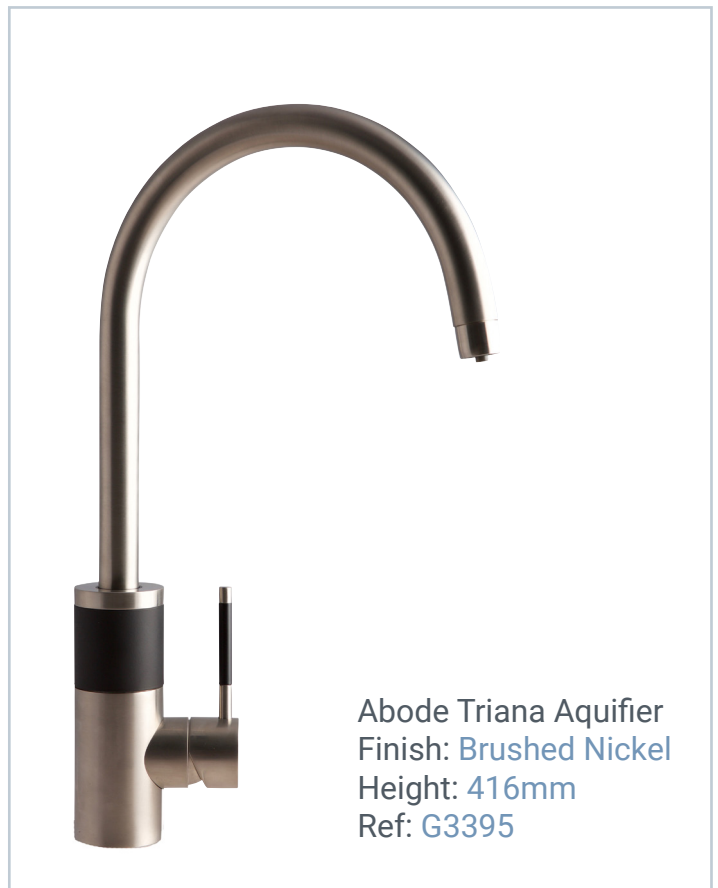

Franke Olympus
FilterFlow
Finish: Chrome
Height: 383mm
Ref: G2760

Franke Olympus
FilterFlow
Finish: Silk Steel
Height: 383mm
Ref: G2761

Franke (cont)

Franke Doric
FilterFlow
Finish: Chrome
Height: 404mm
Ref: G2762

Franke Doric
FilterFlow
Finish: Silk Steel
Height: 404mm
Ref: G2763

Franke Zurich
FilterFlow
Finish: Chrome
Height: 285mm
Ref: G3254

Adobe

Abode Atlas
Aquifier
Finish: Chrome
Height: 390mm
Ref: G3390

Abode Atlas
Aquifier
Finish: Brushed Nickel
Height: 390mm
Ref: G3391

Abode Gosford
Aquifier
Finish: Chrome
Height: 390mm
Ref: G3392

Abode Gosford
Aquifier
Finish: Brushed Nickel
Height: 390mm
Ref: G3393

Adobe

Faucet Taps

1/4 Turn Faucet
Finish: Chrome
Height: 265mm
Ref: G2507

1/4 Turn Faucet
Finish: Satin Nickel
Height: 265mm
Ref: G2508

Combination
1/4 Turn Faucet
Finish: Chrome
Height: 240mm
Ref: G2551

Combination
1/4 Turn Faucet
Finish; Satin Nickel
Height: 240mm
Ref: G2552