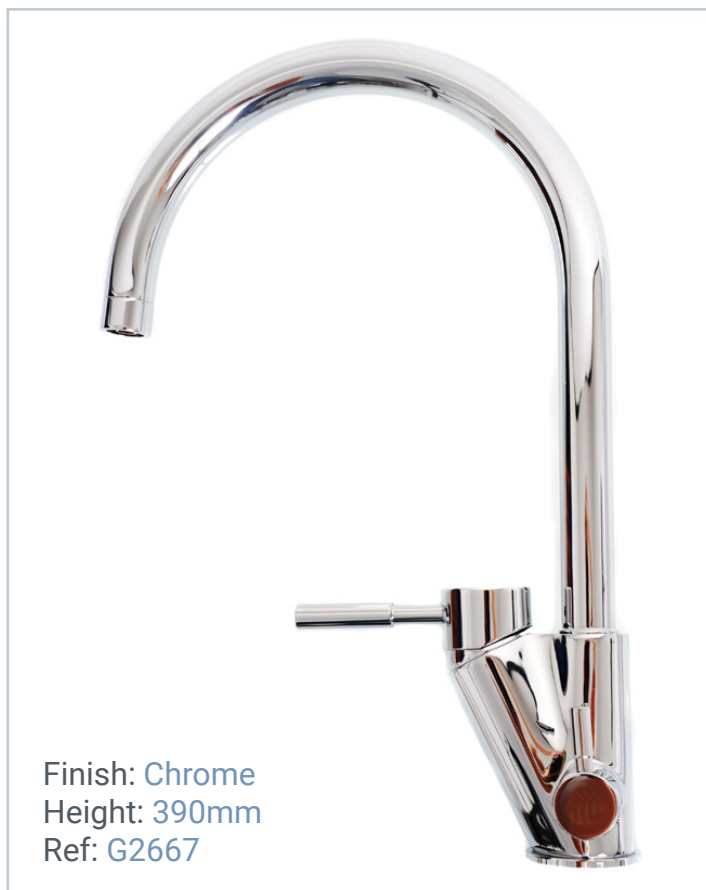

TAPS

minimax

There are many choices of drinking taps available

We have a great selection of 3-way taps and faucet taps if you decide to have a drinking water line with your Minimax Water Softener. Either as a brand new valve, or an addition to your current tap you can choose one based on your style, colour and design preferences; we have lots of options available.

Cascade 3-Way Kitchen Mixer Tap

Pallas 3-Way Taps

Finish: Chrome
Height: 220mm
Ref: G1471

Finish: Matt Chrome
Height: 220mm
Ref: G1472

Franke

Franke Corinthian
FilterFlow
Finish: Chrome
Height: 413mm
Ref: G2764

Franke Corinthian
FilterFlow
Finish: Silk Steel
Height: 413mm
Ref: G2765

Franke (cont)

Franke Kubus
FilterFlow
Finish: Chrome
Height: 404mm
Ref: G2758

Franke Kubus
FilterFlow
Finish: Silk Steel
Height: 404mm
Ref: G2759

1/4 Turn Faucet
Finish: Satin Nickel
Height: 265mm
Ref: G2508

Combination
1/4 Turn Faucet
Finish: Chrome
Height: 240mm
Ref: G2551

Combination
1/4 Turn Faucet
Finish; Satin Nickel
Height: 240mm
Ref: G2552